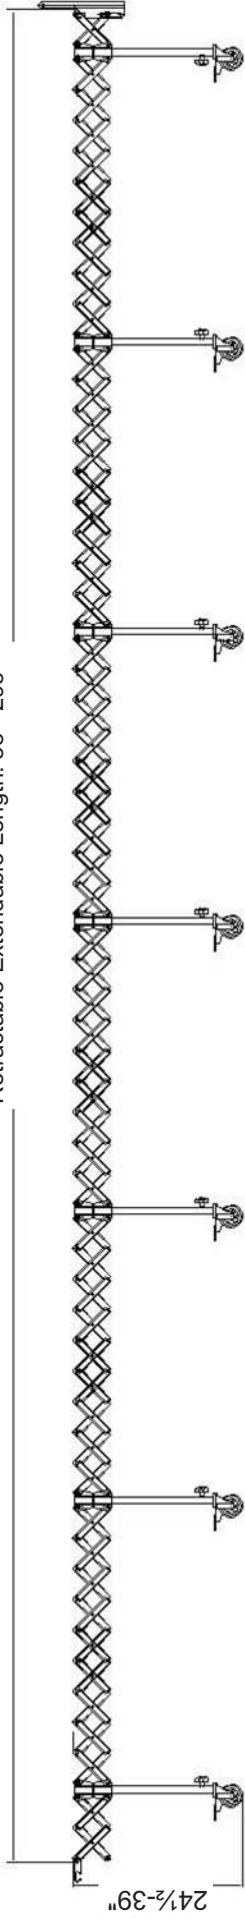

EXCNAV-S-24-24 (Expandable Roller Conveyor)

Skate Dia: 2"
Roller Center Retracted/Extended: 2/5"

Retractable-Extendable Length: 88 - 295"

VESTIL MANUFACTURING CORP.

Model: EXCNAV-S-24-24

Description: EXPANDABLE ROLLER CONVEYOR