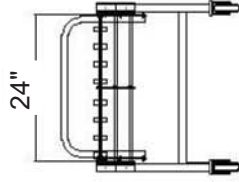

EXCNAV-S-24-24 (Expandable Roller Conveyor)

Skate Dia: 2"
Roller Center Retracted/Extended: 2/5"

Retractable-Extendable Length: 88 - 295"

VESTIL MANUFACTURING CORP.

Model: EXCNAV-S-24-24

Description: EXPANDABLE ROLLER CONVEYOR